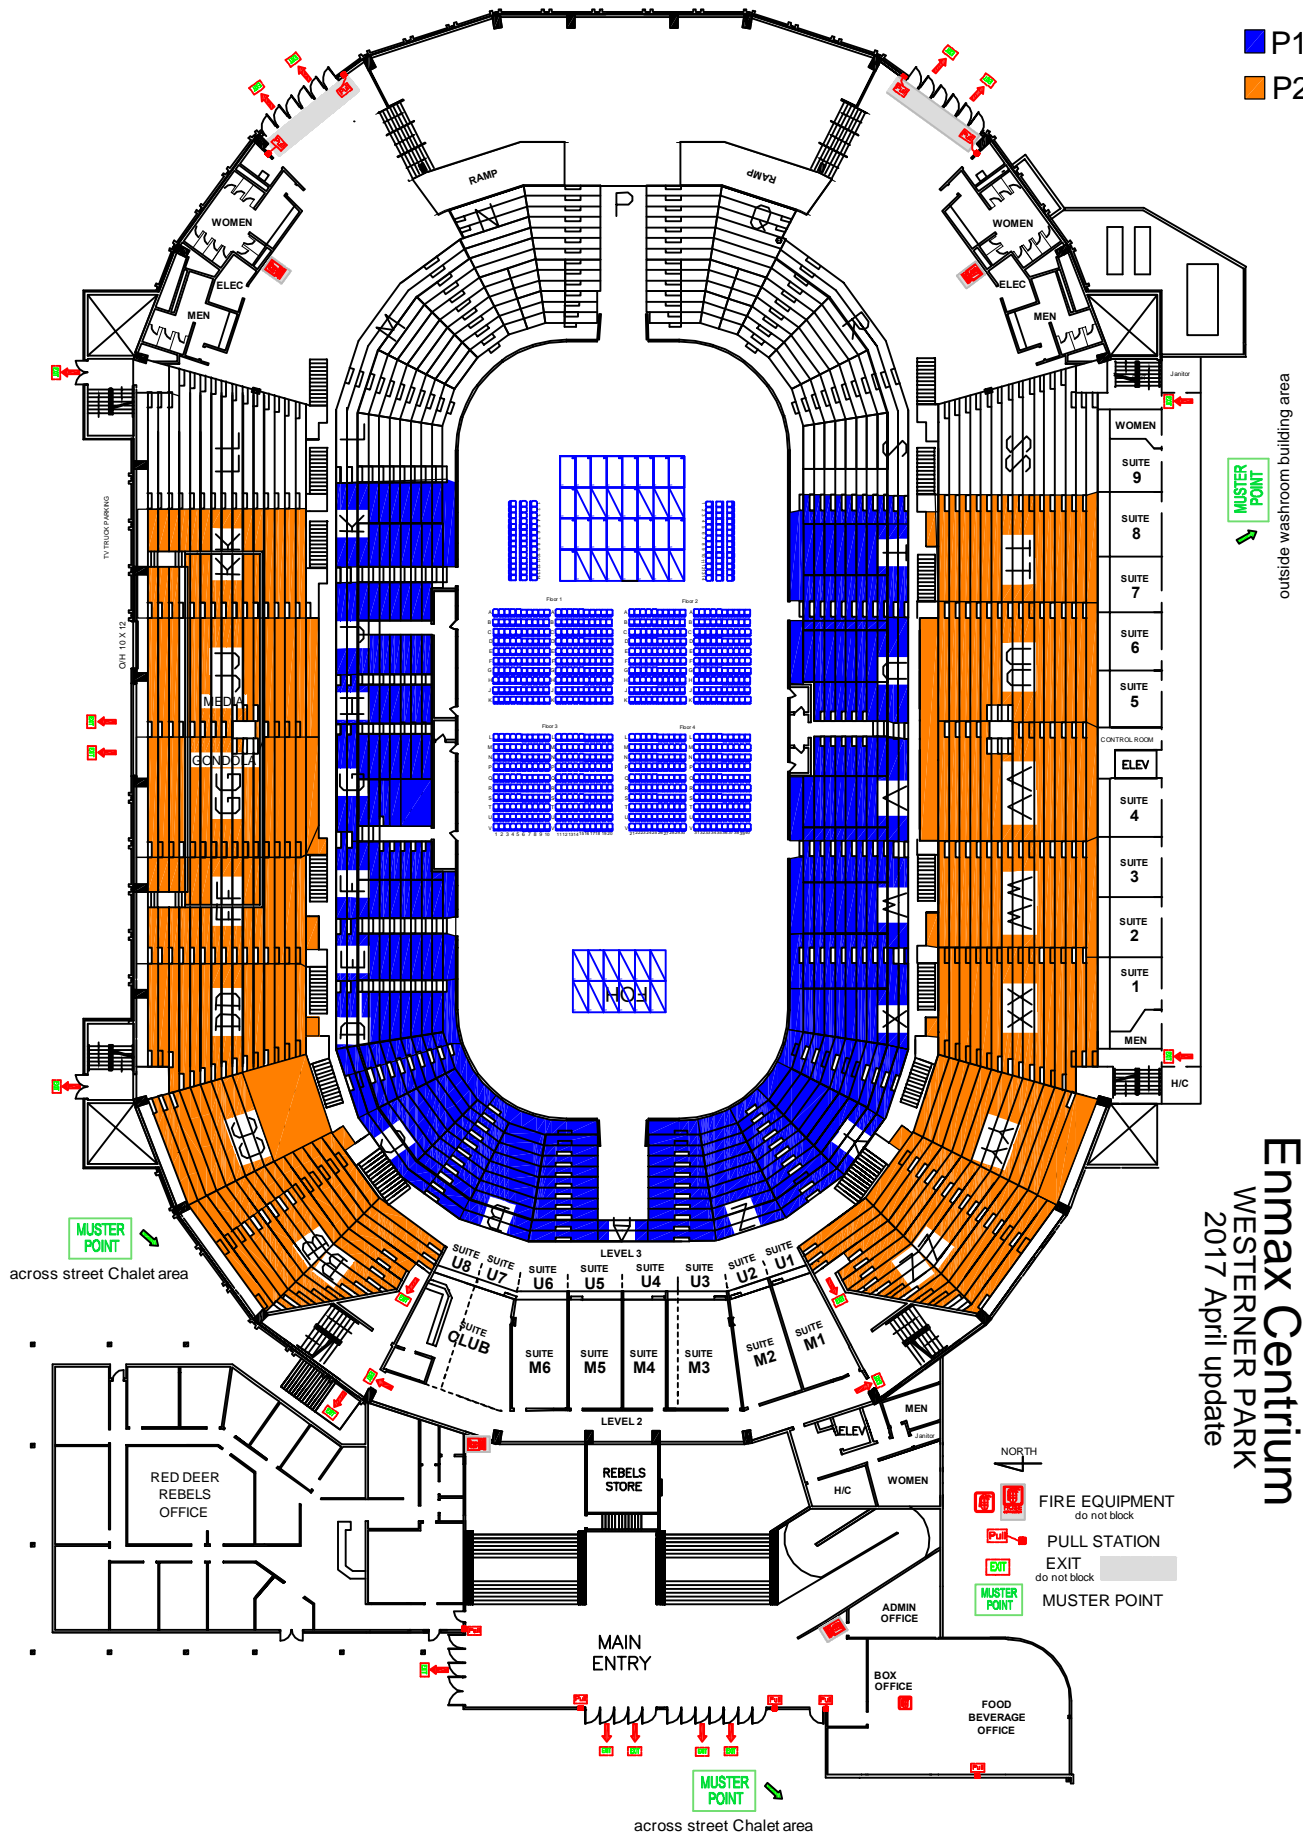

# Gospel Celebration

- P1
- P2

**Enmax Centrium**  
**WESTERNER PARK**  
 2017 April update